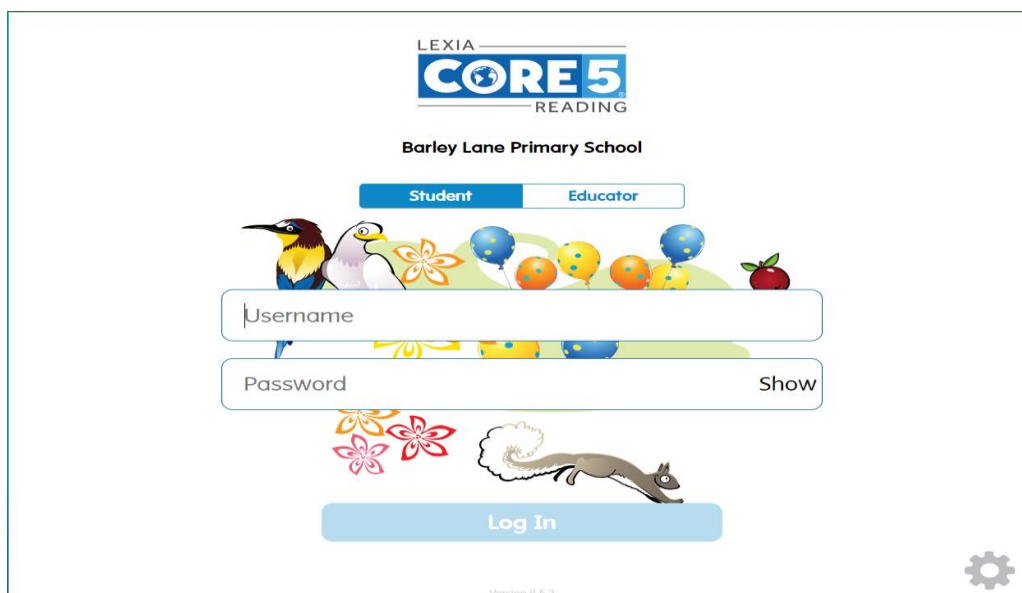

The Lexia Core App can be downloaded from the App Store.

[Lexia Core Reading 5 \(UK\)](#)

Please make sure you select UK version of the App

When you first open App you will be taken to this page.

Enter the email teacher@barleylane.sch.uk

If entered correctly, you will be taken to this page where your child can enter their login details.